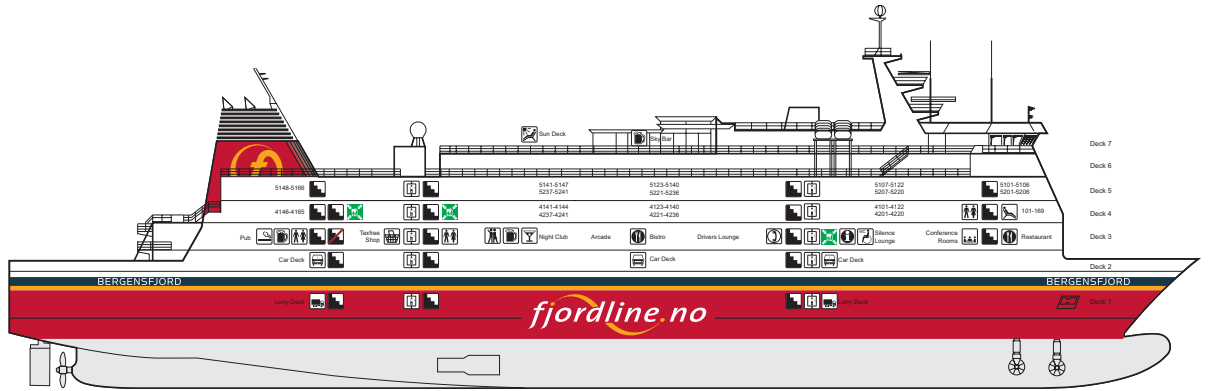

# m/s BERGENSFJORD

## Cabin Categories

- FC** Fjord Class double bedded suite
- L1 L2** De Luxe 2 bedded outside cabin
- N2 N3 N2D** 2 & 3 bunk beds / double bed
- F2 F4** 2 bedded & 4 berth outside cabin
- I2 I4** 2 bedded & 4 berth inside cabin
- H4** 4 berth outside cabin (Cabins for disabled)
- G2** 2 berth outside cabin
- T2** 2 berth inside cabin
- A2** 2 berth outside cabin
- D2** 2 berth inside cabin